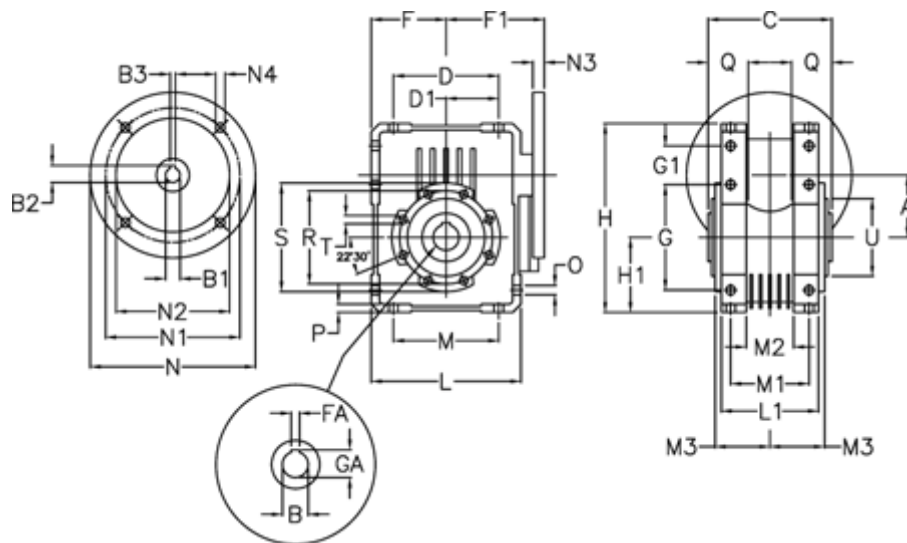

Article number: 392211002374636

Description: Worm Gear with Torque Limiter
W110 L2-U-23-P112 B14

Measures

A = 110.1	F = 125	L = 250	N2 = 110	T = M12x19
B = 42	F1 = 151	L1 = 143	N3 = 13	U = 130
B1 E7 = 28	FA = 12	M = 184	N4 = 9	
B2 = 31.3	G = 184	M1 = 115	O = 14	
B3 H9 = 8	G1 = 58	M2 = 69	P = 14	
C = 155	GA = 45.3	M3 = 73	Q = 45	
D = 174	H = 308	N = 160	R = 165	
D1 = 82	H1 = 125	N1 = 130	S = 200	